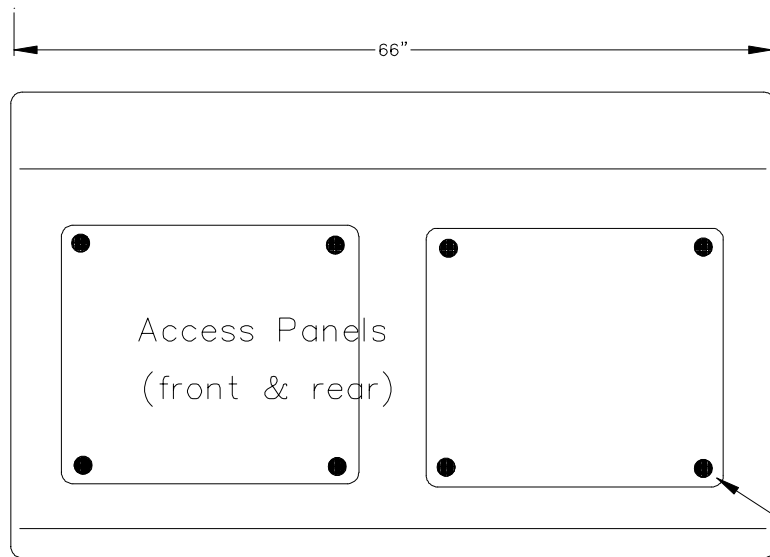

TOP VIEW

FRONT VIEW

SIDE VIEW

Model WFC1020BB
<b>WF</b> WARMINSTER FIBERGLASS