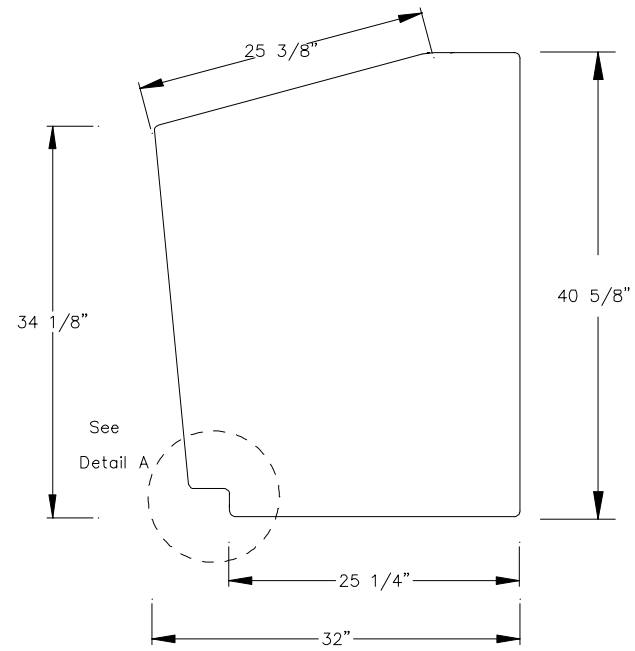

TOP VIEW

FRONT VIEW

SIDE VIEW

Model WFC1020BB
<b>WF</b> WARMINSTER FIBERGLASS