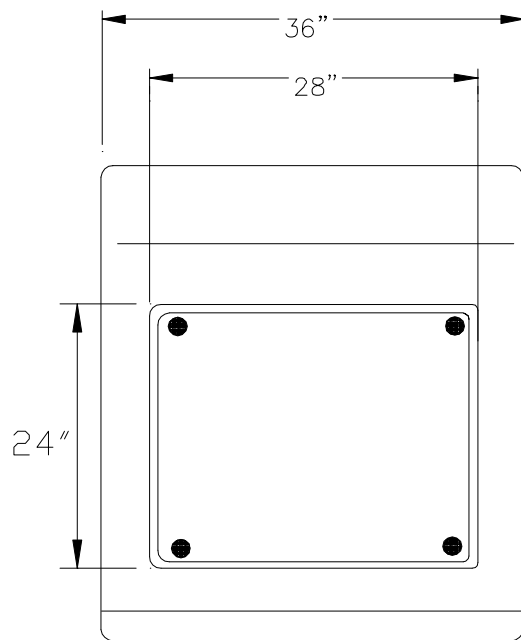

TOP VIEW

1/4" x 4" Neoprene Gasket

FRONT VIEW

REAR VIEW

Southco  
Type 44 Latches  
1-3/8" dia. Knob

SIDE VIEW

Model WFC1010BB

**WF** WARMINSTER FIBERGLASS