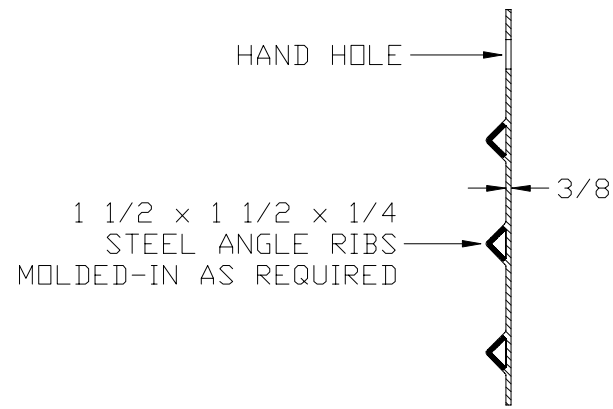

SECTION A-A

SECTION B-B

SLIDE GATE & FLANGE-MOUNTED GUIDE FRAME

REV 1
7/14/99
J. RIGG

WARMINSTER FIBERGLASS