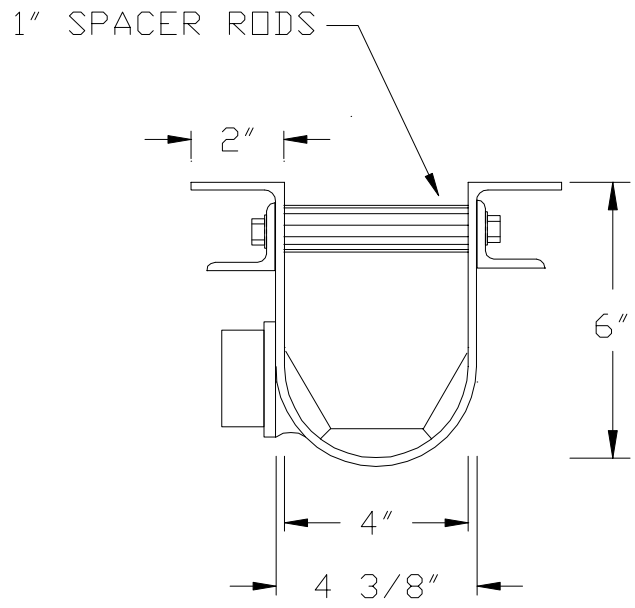

TOP VIEW

END VIEW

SECTIONAL SIDE VIEW

Model WFPB1004 4" Palmer Bowlus Flume
 Permanent w/ Stilling Well Connection
WF WARMINSTER FIBERGLASS