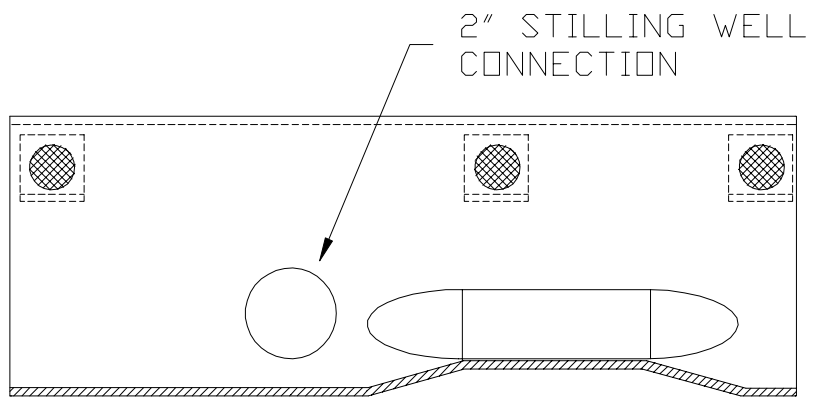

TOP VIEW

END VIEW

SECTIONAL SIDE VIEW

Model WFPB1004 4" Palmer Bowlus Flume
 Permanent w/ Stilling Well Connection
WF WARMINSTER FIBERGLASS