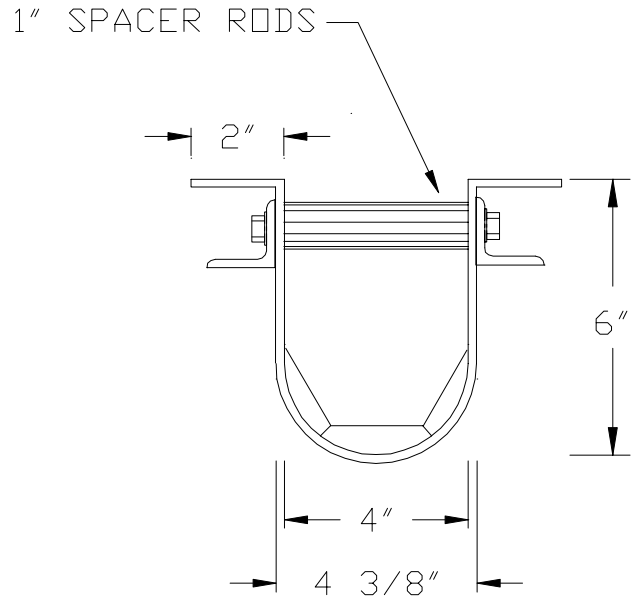

TOP VIEW

END VIEW

SECTIONAL SIDE VIEW

Model WFPB1004 4" Palmer Bowlus Flume
Permanent Type - No Options
WF WARMINSTER FIBERGLASS