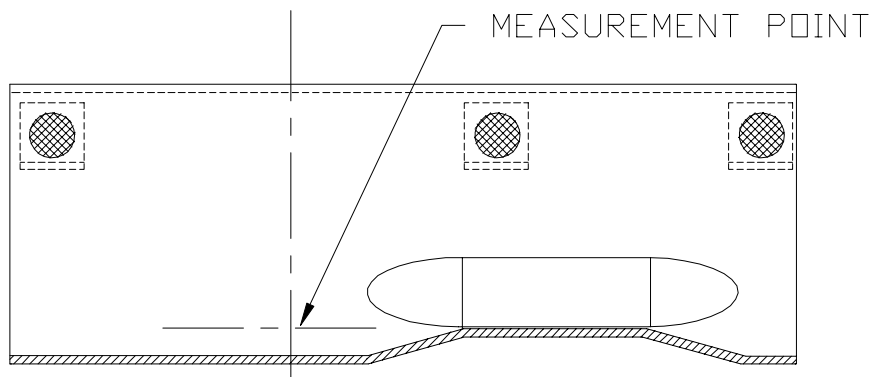

TOP VIEW

END VIEW

SECTIONAL SIDE VIEW

Model WFPB1004 4" Palmer Bowlus Flume
Permanent Type - No Options
WF WARMINSTER FIBERGLASS