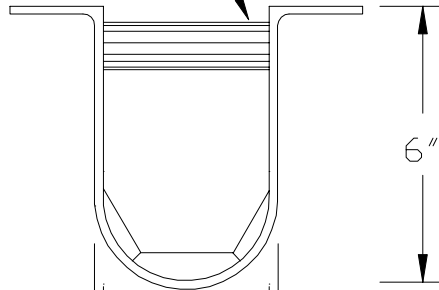

1" SPACER RODS

2"

END VIEW

MEASUREMENT POINT

⊥

TOP VIEW

SECTIONAL SIDE VIEW

Model WFPB1004 4" Palmer Bowlus Flume

Insert Type

**WF** WARMINSTER FIBERGLASS