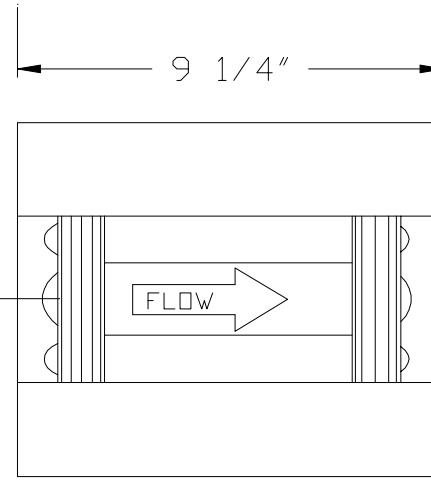

1" SPACER RODS

2"

END VIEW

MEASUREMENT POINT

⊥

TOP VIEW

SECTIONAL SIDE VIEW

Model WFPB1004 4" Palmer Bowlus Flume

Insert Type

**WF** WARMINSTER FIBERGLASS