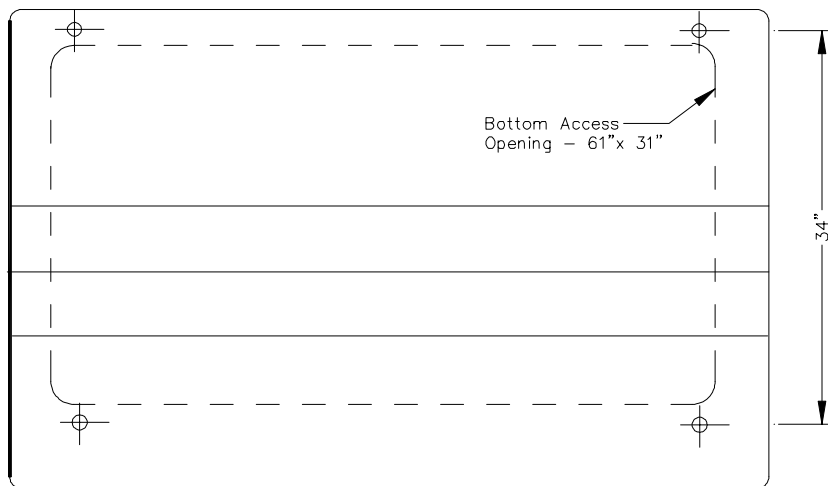

66"

58"

54"

Bottom Access
Opening - 61" x 31"

34"

15°

21"

13 1/2"

52 1/2"

35"

42"

MODEL WFC1020-DB

WARMINSTER FIBERGLASS