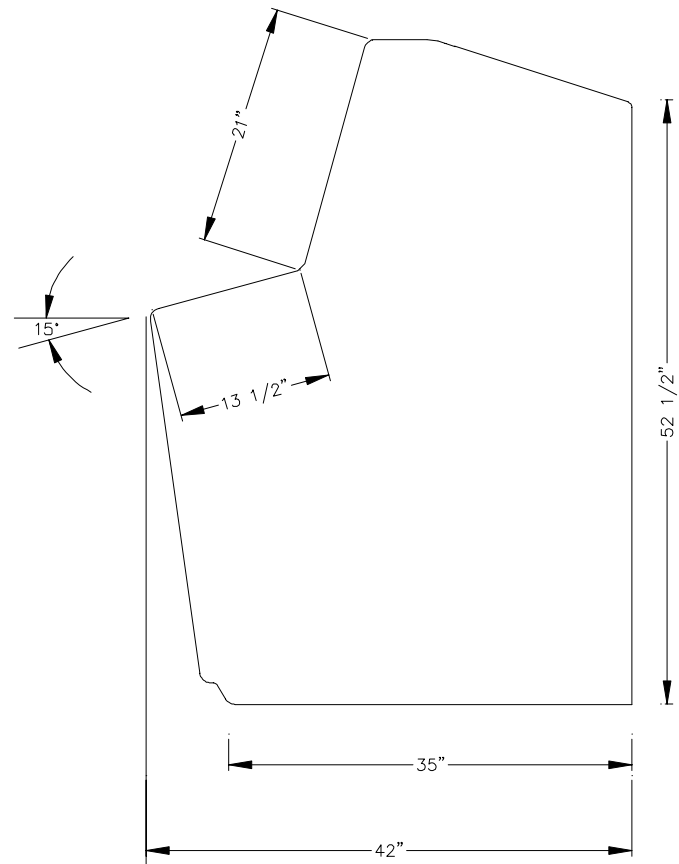

66"

58"

54"

Bottom Access
Opening - 61" x 31"

34"

15°

21"

13 1/2"

52 1/2"

35"

42"

MODEL WFC1020-DB

WARMINSTER FIBERGLASS