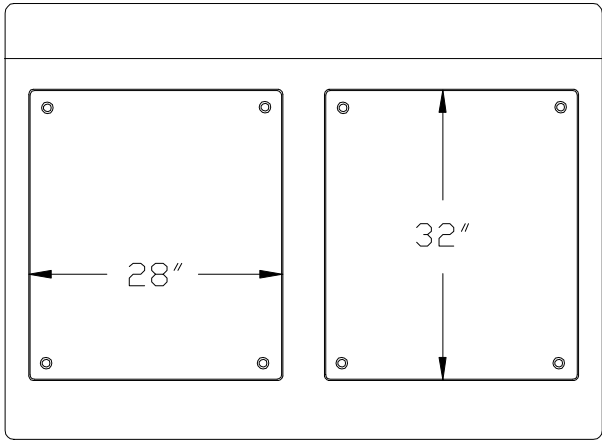

TOP VIEW

SIDE VIEW

FRONT VIEW

REAR VIEW

**WF** MODEL WFC1020CB  
 WARMINSTER FIBERGLASS