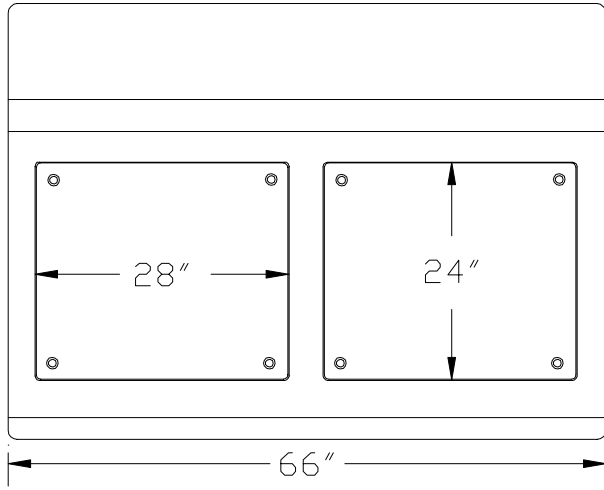

TOP VIEW

SIDE VIEW

FRONT VIEW

REAR VIEW

**WF** MODEL WFC1020CB  
 WARMINSTER FIBERGLASS