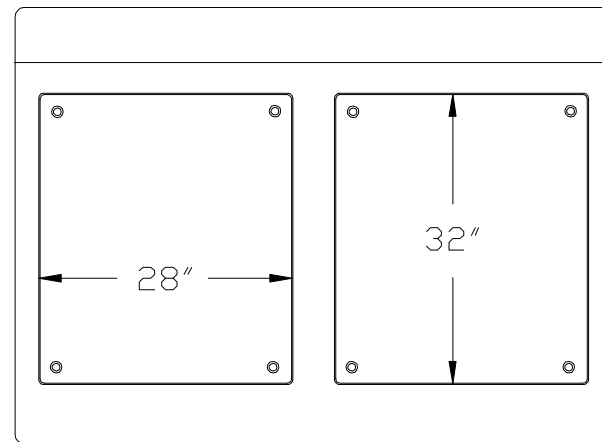

TOP VIEW

SIDE VIEW

FRONT VIEW

REAR VIEW

**WF** MODEL WFC1020CB  
 WARMINSTER FIBERGLASS