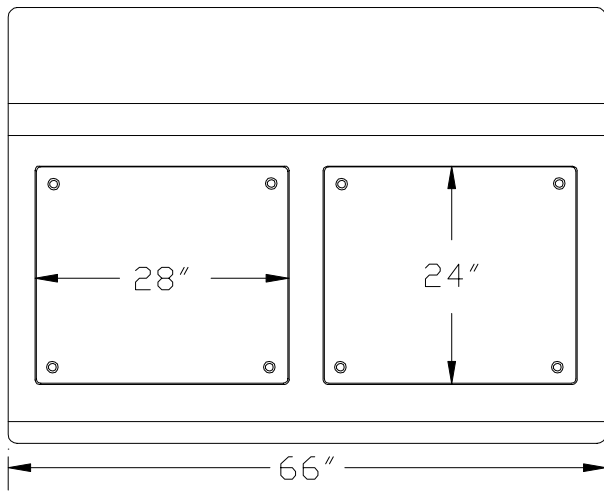

TOP VIEW

SIDE VIEW

FRONT VIEW

REAR VIEW

**WF** MODEL WFC1020CB  
 WARMINSTER FIBERGLASS