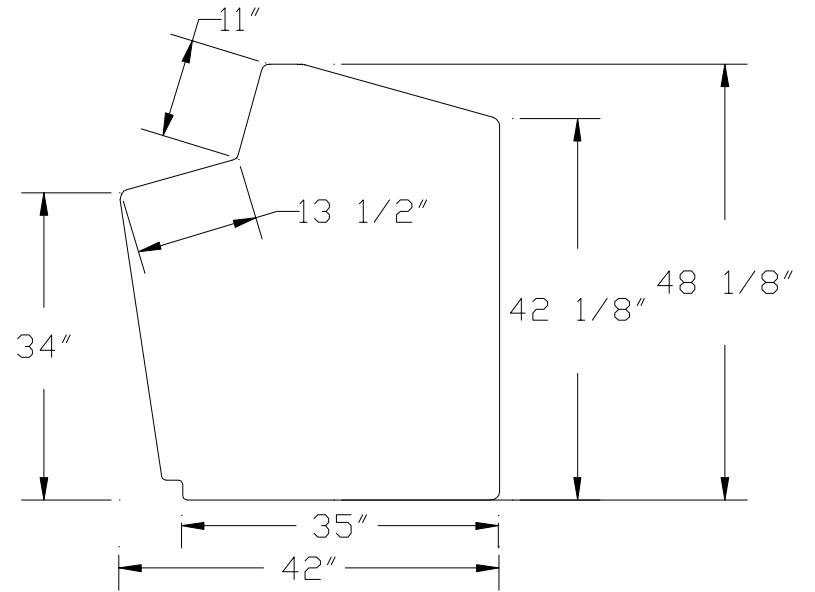

TOP VIEW

SIDE VIEW

FRONT VIEW

REAR VIEW

**WF** MODEL WFC1020CB  
 WARMINSTER FIBERGLASS