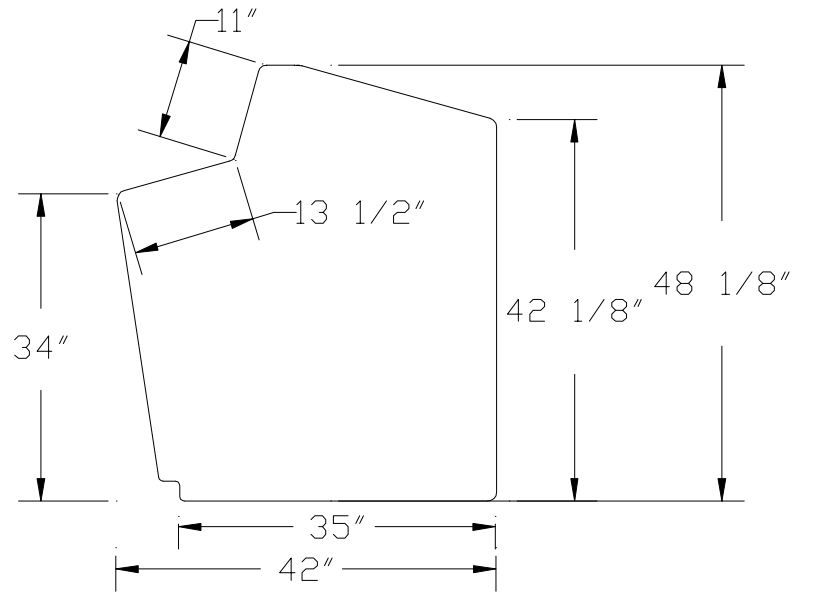

TOP VIEW

SIDE VIEW

FRONT VIEW

REAR VIEW

**WF** MODEL WFC1020CB  
 WARMINSTER FIBERGLASS