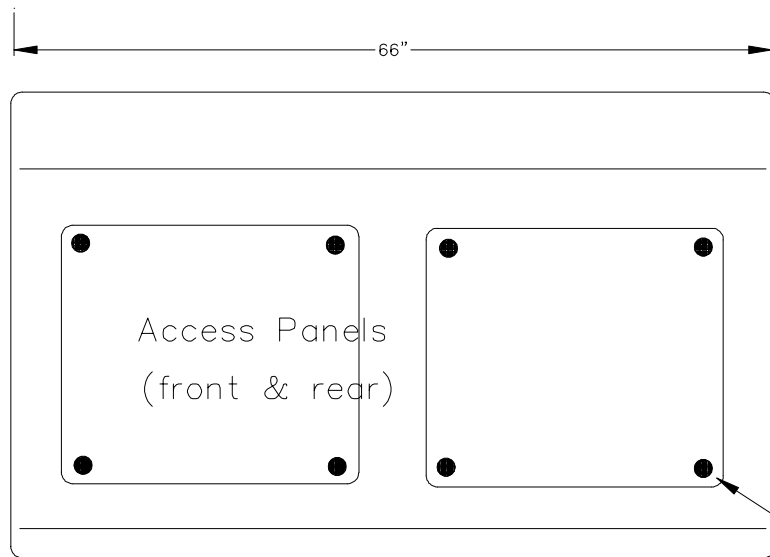

TOP VIEW

SIDE VIEW

FRONT VIEW

Model WFC1020BB

WF WARMINSTER FIBERGLASS