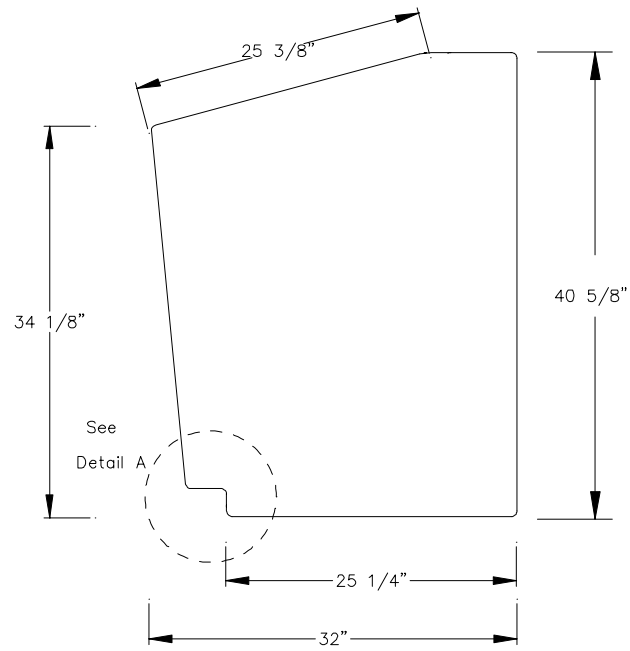

TOP VIEW

SIDE VIEW

FRONT VIEW

Model WFC1020BB

WF WARMINSTER FIBERGLASS