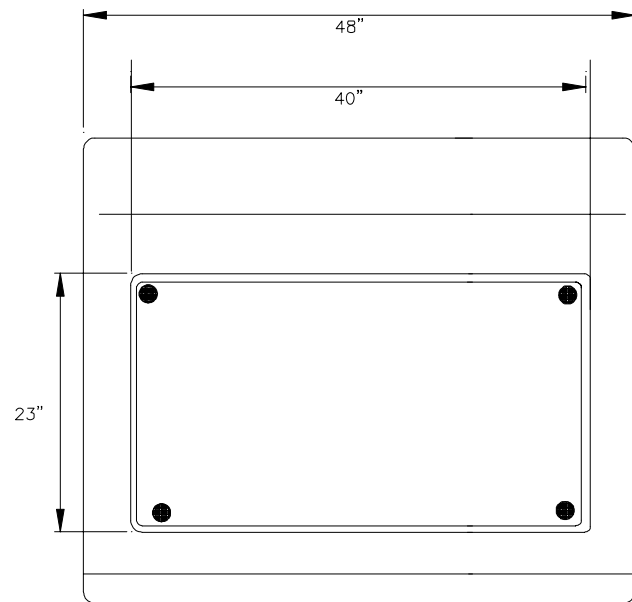

TOP VIEW

FRONT VIEW

SIDE VIEW

Model WFC1015BB
<b>WF</b> WARMINSTER FIBERGLASS