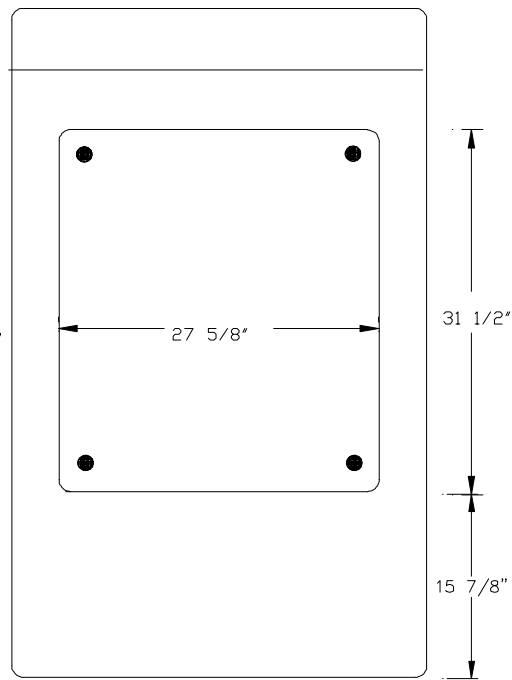

TOP VIEW

FRONT VIEW

BACK VIEW

|                                 |
|---------------------------------|
| WFC1010DB                       |
| <b>WF</b> WARMINSTER FIBERGLASS |

SCALE: 3/4" = 1'