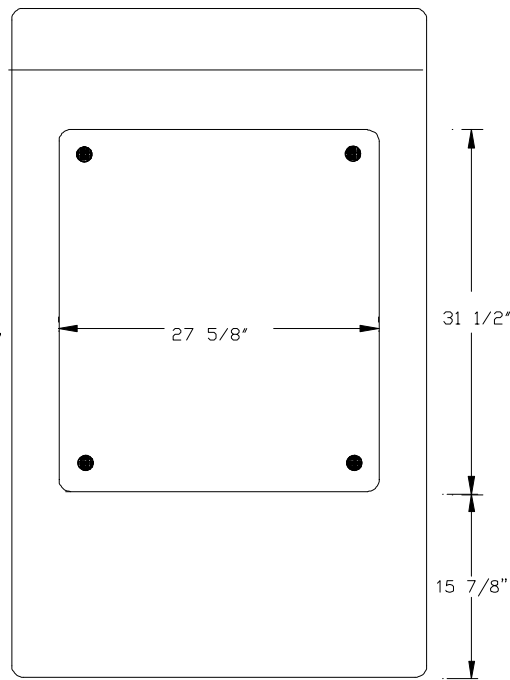

TOP VIEW

FRONT VIEW

BACK VIEW

|                                 |
|---------------------------------|
| WFC1010DB                       |
| <b>WF</b> WARMINSTER FIBERGLASS |

SCALE: 3/4" = 1'