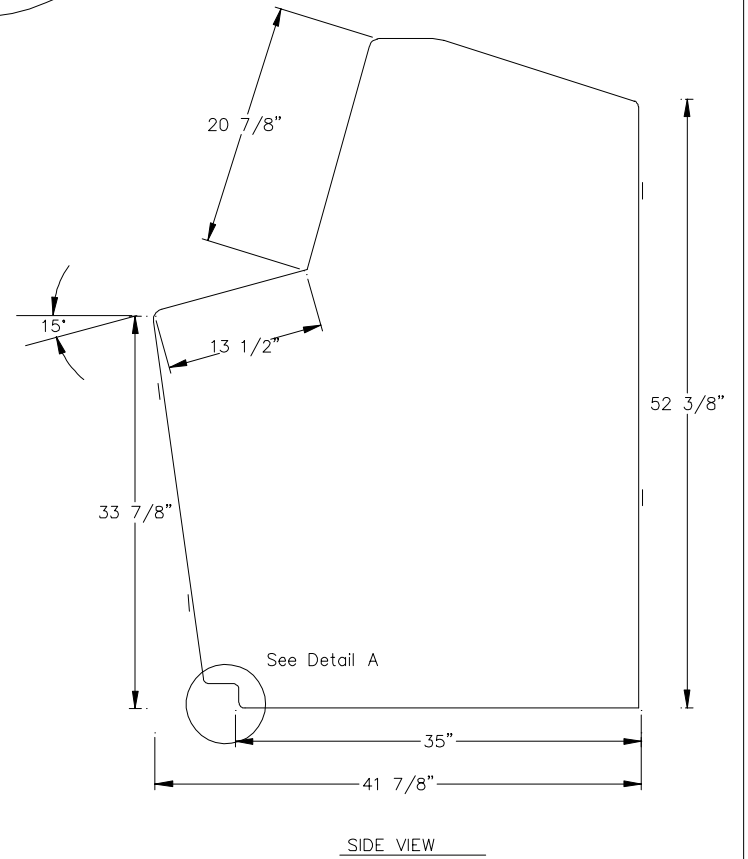

TOP VIEW

FRONT VIEW

BACK VIEW

|                                 |
|---------------------------------|
| WFC1010DB                       |
| <b>WF</b> WARMINSTER FIBERGLASS |

SCALE: 3/4" = 1'