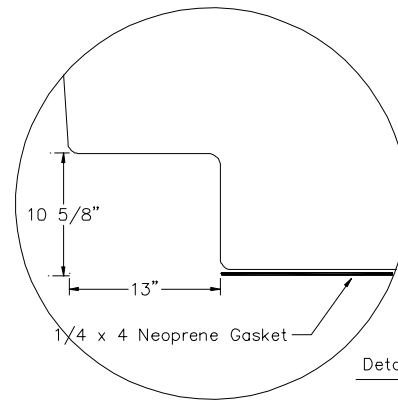

TOP VIEW

FRONT VIEW

BACK VIEW

|                                 |
|---------------------------------|
| WFC1010DB                       |
| <b>WF</b> WARMINSTER FIBERGLASS |

SCALE: 3/4" = 1'