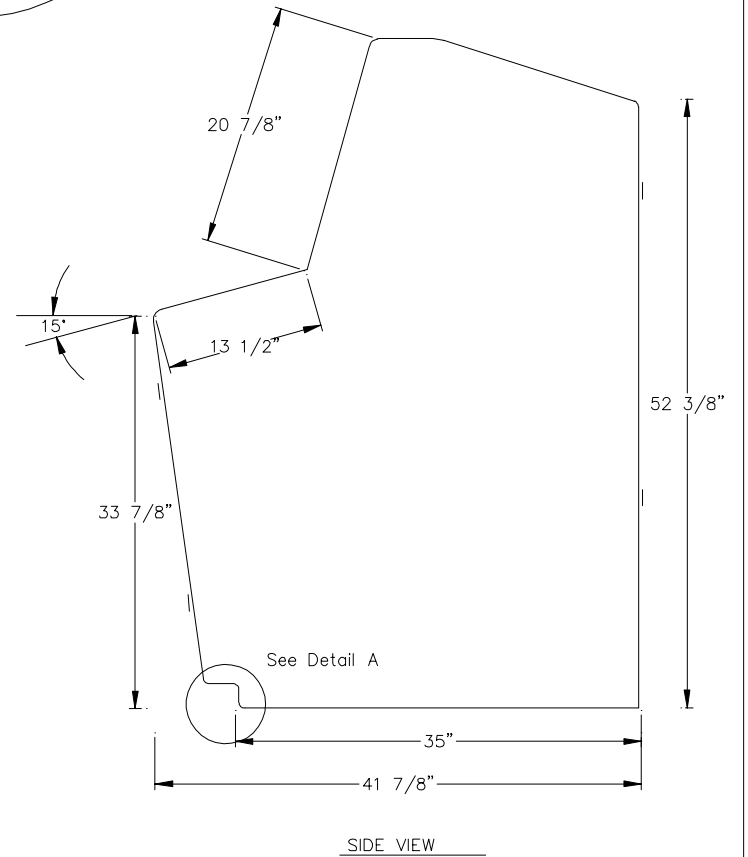

TOP VIEW

FRONT VIEW

BACK VIEW

|                                 |
|---------------------------------|
| WFC1010DB                       |
| <b>WF</b> WARMINSTER FIBERGLASS |

SCALE: 3/4" = 1'