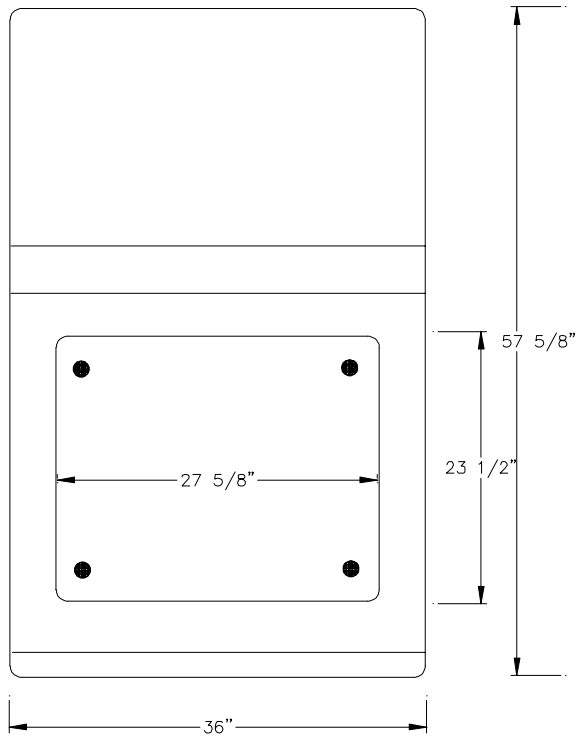

TOP VIEW

FRONT VIEW

BACK VIEW

|                                 |
|---------------------------------|
| WFC1010DB                       |
| <b>WF</b> WARMINSTER FIBERGLASS |

SCALE: 3/4" = 1'