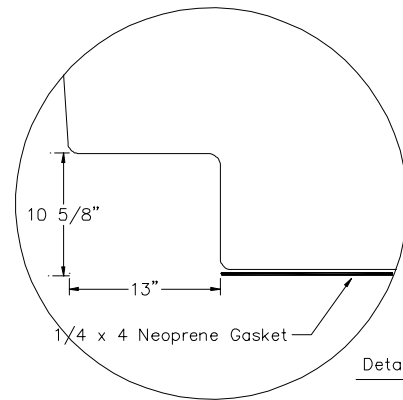

TOP VIEW

FRONT VIEW

BACK VIEW

|                                 |
|---------------------------------|
| WFC1010DB                       |
| <b>WF</b> WARMINSTER FIBERGLASS |

SCALE: 3/4" = 1'