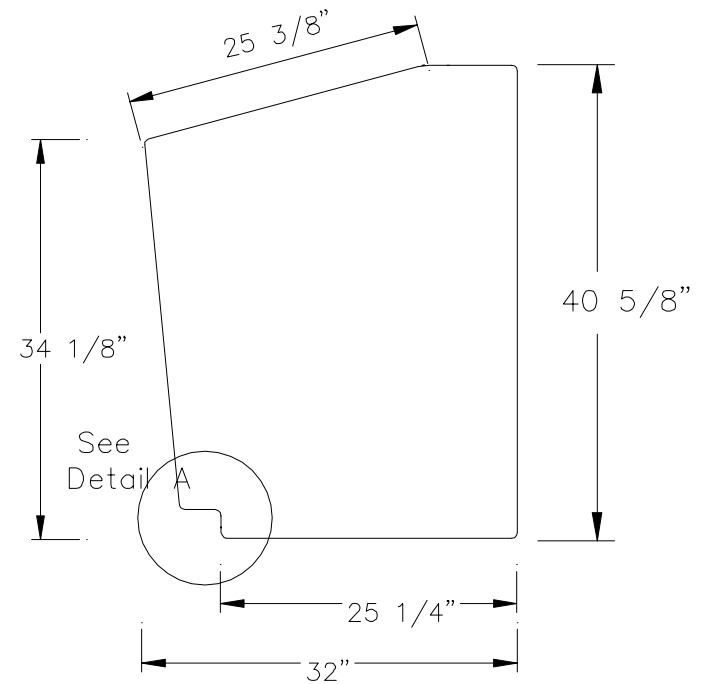

TOP VIEW

1/4" x 4" Neoprene Gasket

FRONT VIEW

REAR VIEW

Southco  
Type 44 Latches  
1-3/8" dia. Knob

SIDE VIEW

Model WFC1010BB

**WF** WARMINSTER FIBERGLASS