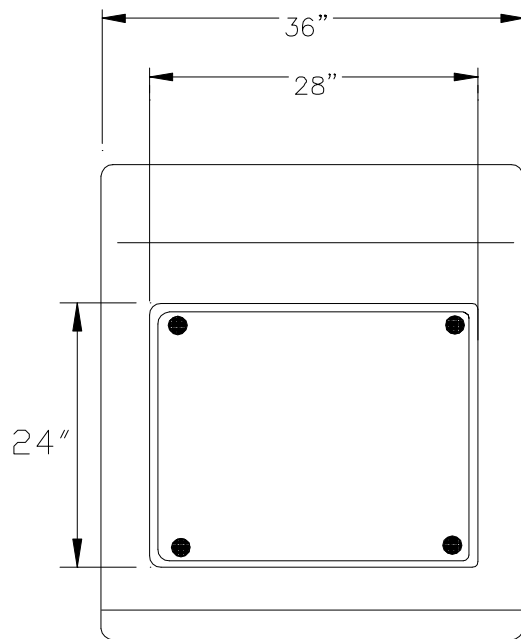

TOP VIEW

1/4" x 4" Neoprene Gasket

FRONT VIEW

REAR VIEW

Southco  
Type 44 Latches  
1-3/8" dia. Knob

SIDE VIEW

Model WFC1010BB

**WF** WARMINSTER FIBERGLASS