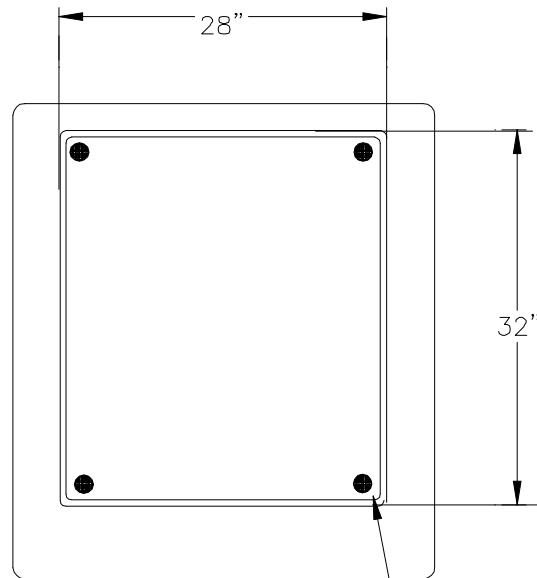

TOP VIEW

1/4" x 4" Neoprene Gasket

FRONT VIEW

REAR VIEW

Southco  
Type 44 Latches  
1-3/8" dia. Knob

SIDE VIEW

Model WFC1010BB

**WF** WARMINSTER FIBERGLASS