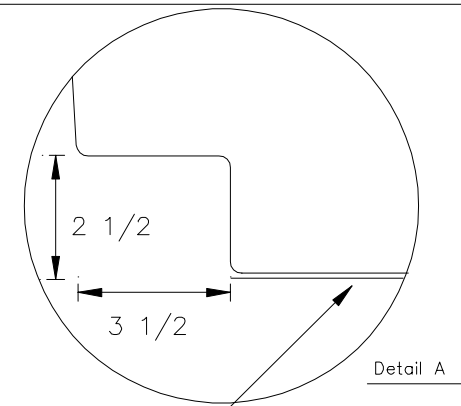

TOP VIEW

1/4" x 4" Neoprene Gasket

FRONT VIEW

REAR VIEW

Southco  
Type 44 Latches  
1-3/8" dia. Knob

SIDE VIEW

Model WFC1010BB

**WF** WARMINSTER FIBERGLASS