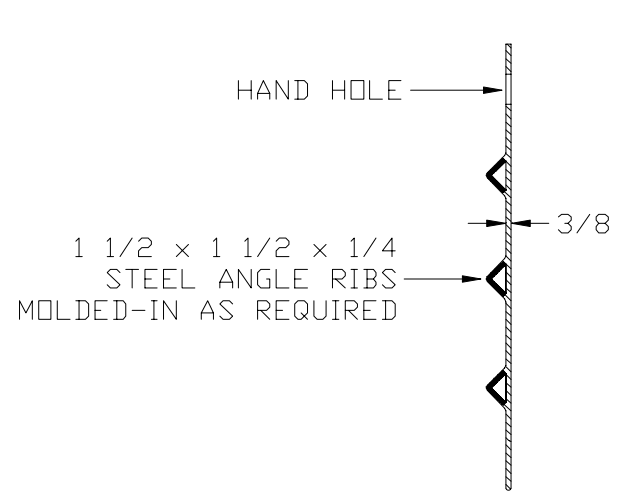

SECTION A-A

SECTION B-B

SLIDE GATE & RECESSED GUIDE FRAME

REV 1
7/14/99
J. RIGG

WARMINSTER FIBERGLASS