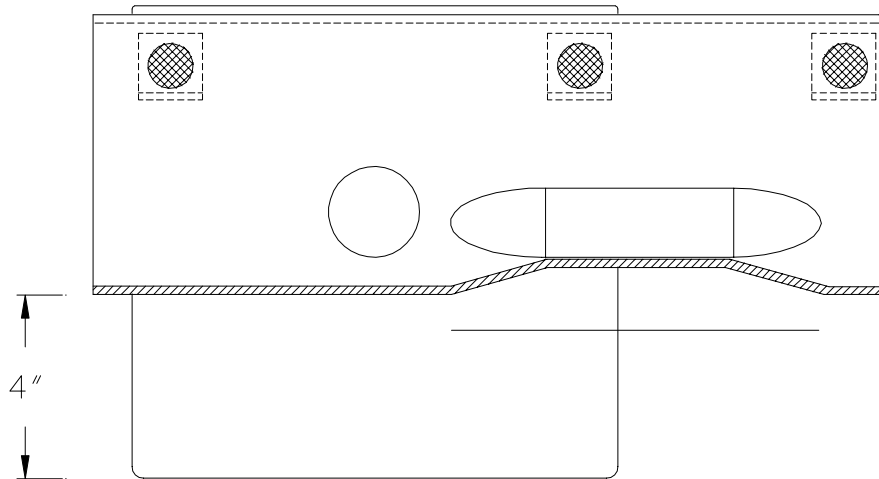

END VIEW

TOP VIEW

SECTIONAL SIDE VIEW

Model WFPB1004 4" Palmer Bowlus Flume
Permanent w/ 10" Stilling Well
<b>WF</b> WARMINSTER FIBERGLASS