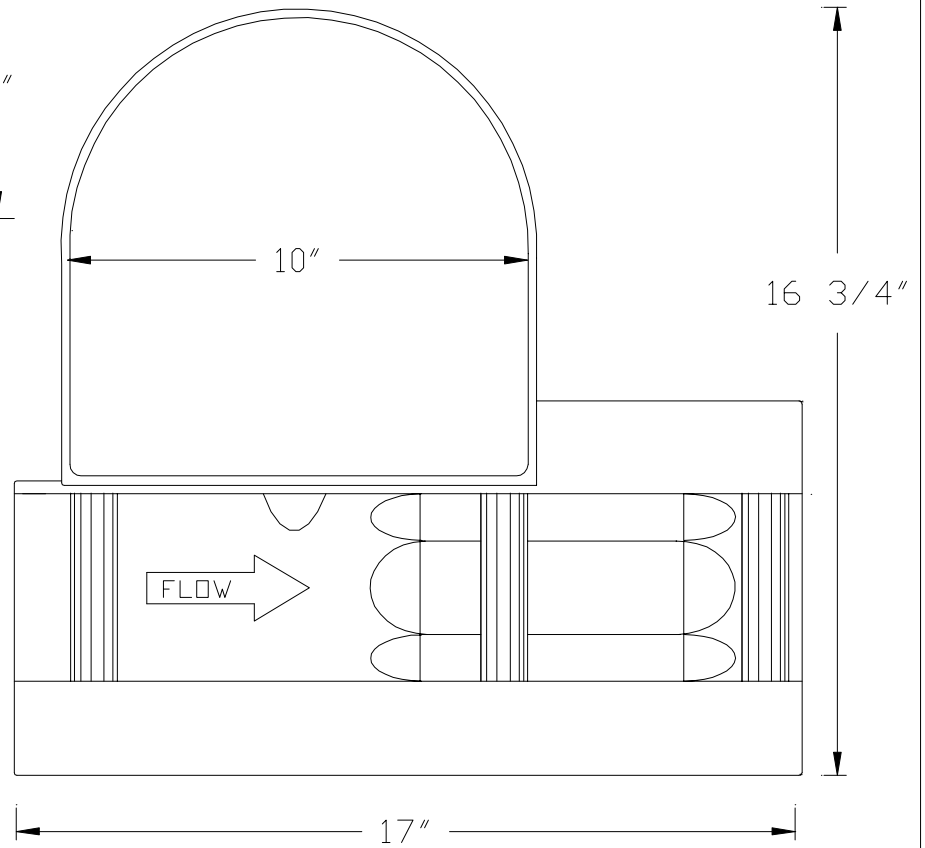

END VIEW

TOP VIEW

SECTIONAL SIDE VIEW

Model WFPB1004 4" Palmer Bowlus Flume
Permanent w/ 10" Stilling Well
WF WARMINSTER FIBERGLASS