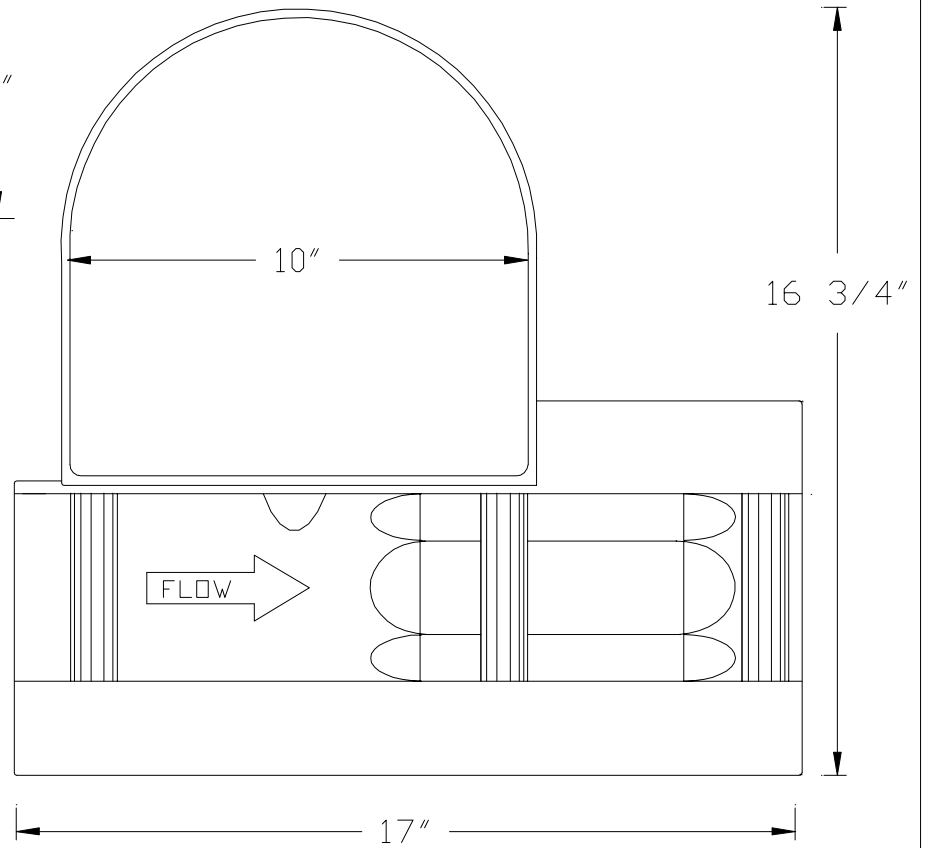

END VIEW

TOP VIEW

SECTIONAL SIDE VIEW

Model WFPB1004 4" Palmer Bowlus Flume
Permanent w/ 10" Stilling Well
<b>WF</b> WARMINSTER FIBERGLASS