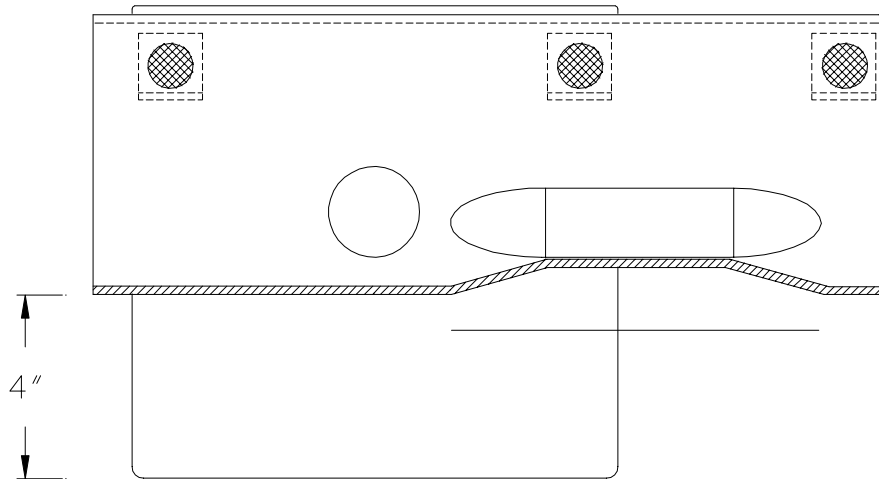

END VIEW

TOP VIEW

SECTIONAL SIDE VIEW

Model WFPB1004 4" Palmer Bowlus Flume
Permanent w/ 10" Stilling Well
WF WARMINSTER FIBERGLASS