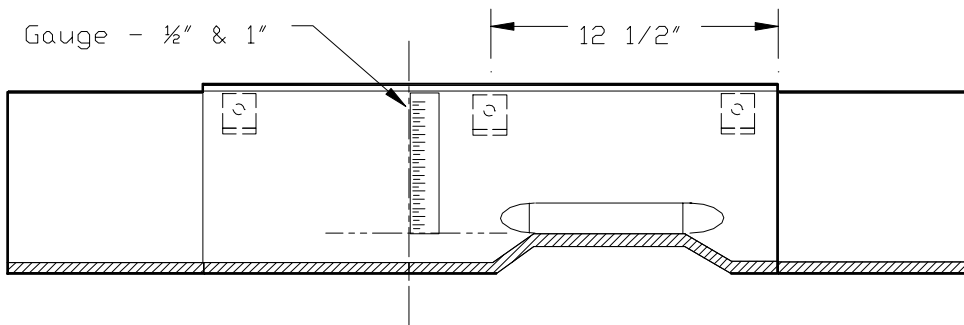

TOP VIEW

SECTIONAL SIDE VIEW

1/2" SPACER RODS

VIEW B-B

MODEL WFPB1006 PALMER BOWLUS FLUME

WITH TRANSITIONS TO 12" PIPE

**WF** WARMINSTER FIBERGLASS