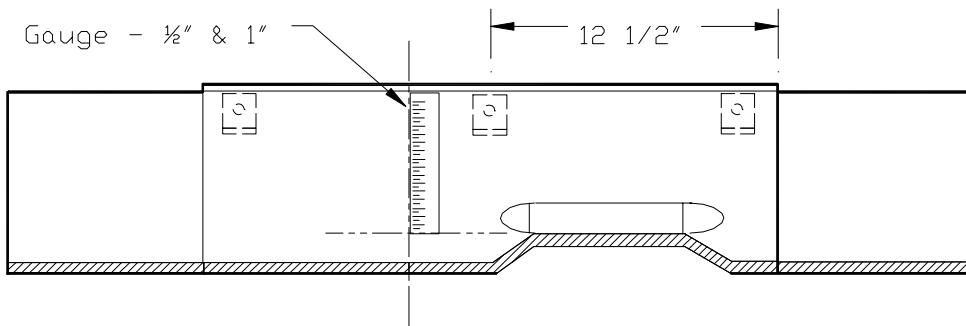

TOP VIEW

SECTIONAL SIDE VIEW

1/2" SPACER RODS

VIEW B-B

MODEL WFPB1006 PALMER BOWLUS FLUME

WITH TRANSITIONS TO 12" PIPE

WF WARMINSTER FIBERGLASS