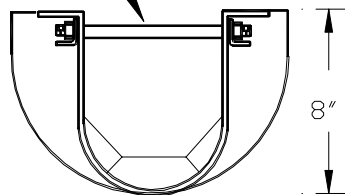

TOP VIEW

SECTIONAL SIDE VIEW

1/2" SPACER RODS

VIEW B-B

MODEL WFPB1006 PALMER BOWLUS FLUME

WITH TRANSITIONS TO 12" PIPE

WF WARMINSTER FIBERGLASS