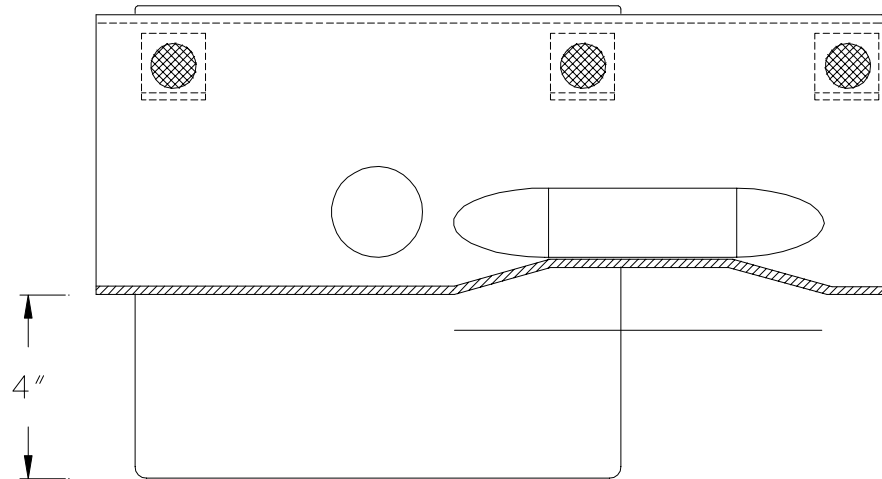

END VIEW

TOP VIEW

SECTIONAL SIDE VIEW

Model WFPB1004 4" Palmer Bowlus Flume
Permanent w/ 10" Stilling Well
<b>WF</b> WARMINSTER FIBERGLASS