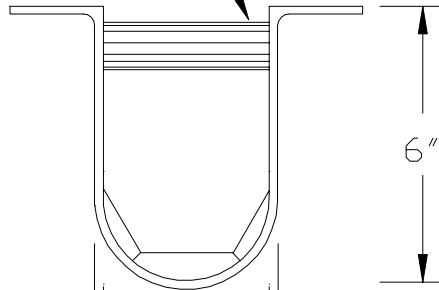

1" SPACER RODS

2"

END VIEW

MEASUREMENT POINT

⊕

TOP VIEW

SECTIONAL SIDE VIEW

Model WFPB1004 4" Palmer Bowlus Flume

Insert Type

WF WARMINSTER FIBERGLASS