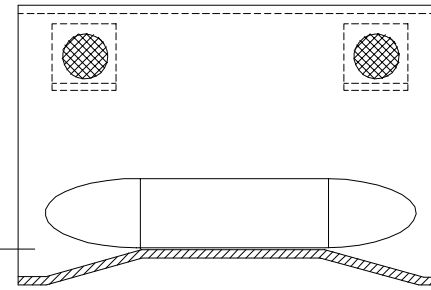

1" SPACER RODS

2"

END VIEW

MEASUREMENT POINT

⊕

TOP VIEW

SECTIONAL SIDE VIEW

Model WFPB1004 4" Palmer Bowlus Flume

Insert Type

WF WARMINSTER FIBERGLASS