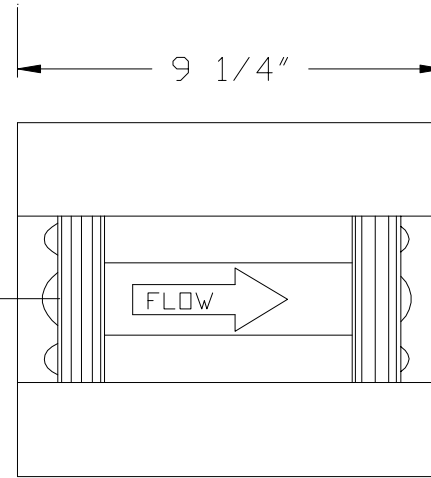

1" SPACER RODS

2"

END VIEW

MEASUREMENT POINT

⊕

TOP VIEW

SECTIONAL SIDE VIEW

Model WFPB1004 4" Palmer Bowlus Flume

Insert Type

WF WARMINSTER FIBERGLASS