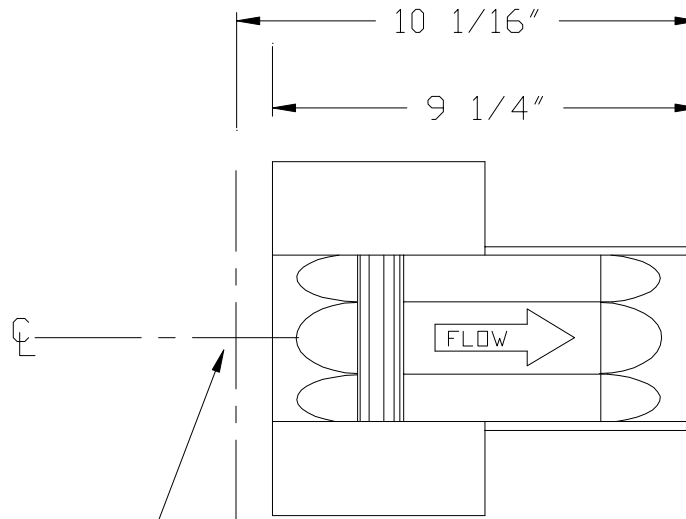

1" SPACER ROD

END VIEW

MEASUREMENT POINT

TOP VIEW

SECTIONAL SIDE VIEW

Model WFPB1004 4" Palmer Bowlus Flume

CutbackType

**WF** WARMINSTER FIBERGLASS