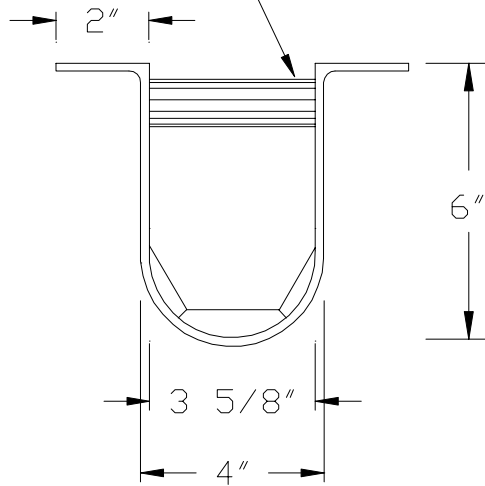

1" SPACER ROD

END VIEW

MEASUREMENT POINT

TOP VIEW

SECTIONAL SIDE VIEW

Model WFPB1004 4" Palmer Bowlus Flume

CutbackType

**WF** WARMINSTER FIBERGLASS