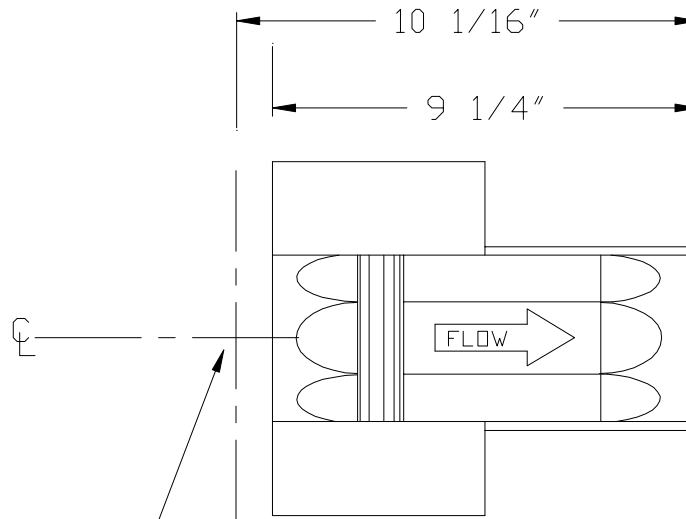

1" SPACER ROD

END VIEW

MEASUREMENT POINT

TOP VIEW

SECTIONAL SIDE VIEW

Model WFPB1004 4" Palmer Bowlus Flume

CutbackType

WF WARMINSTER FIBERGLASS