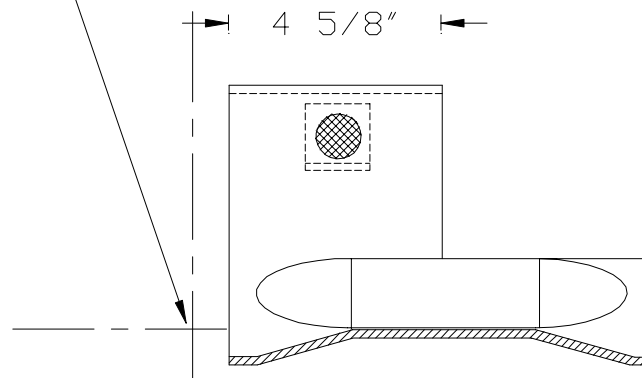

1" SPACER ROD

END VIEW

MEASUREMENT POINT

TOP VIEW

SECTIONAL SIDE VIEW

Model WFPB1004 4" Palmer Bowlus Flume

CutbackType

WF WARMINSTER FIBERGLASS