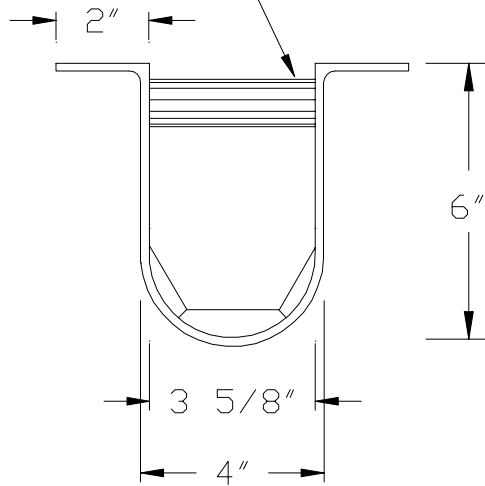

1" SPACER ROD

END VIEW

MEASUREMENT POINT

TOP VIEW

SECTIONAL SIDE VIEW

Model WFPB1004 4" Palmer Bowlus Flume

CutbackType

WF WARMINSTER FIBERGLASS