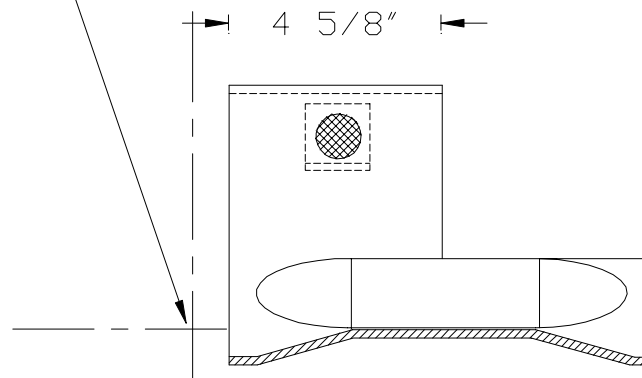

1" SPACER ROD

END VIEW

MEASUREMENT POINT

TOP VIEW

SECTIONAL SIDE VIEW

Model WFPB1004 4" Palmer Bowlus Flume

CutbackType

**WF** WARMINSTER FIBERGLASS